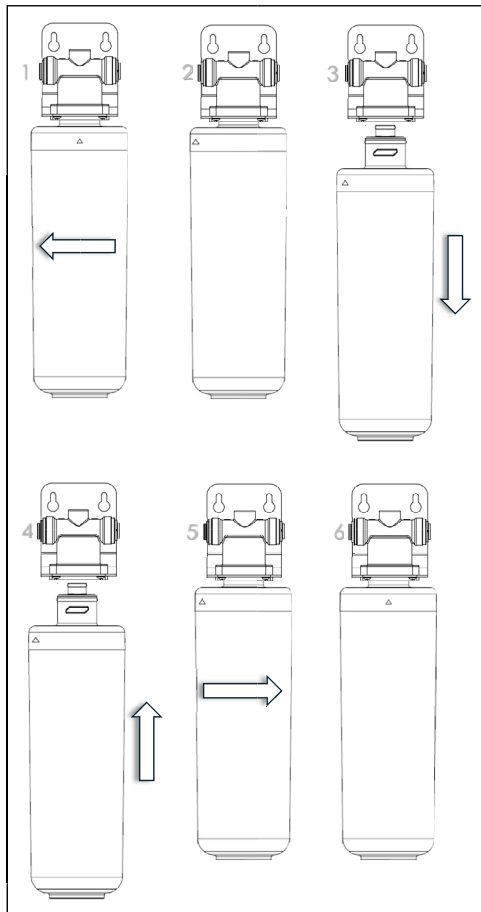

clearwater **Ultrapure**

Filter Replacement

Auto Shut Off

Manual Isolation Arm

Kettle Tank Filter Reminder Reset