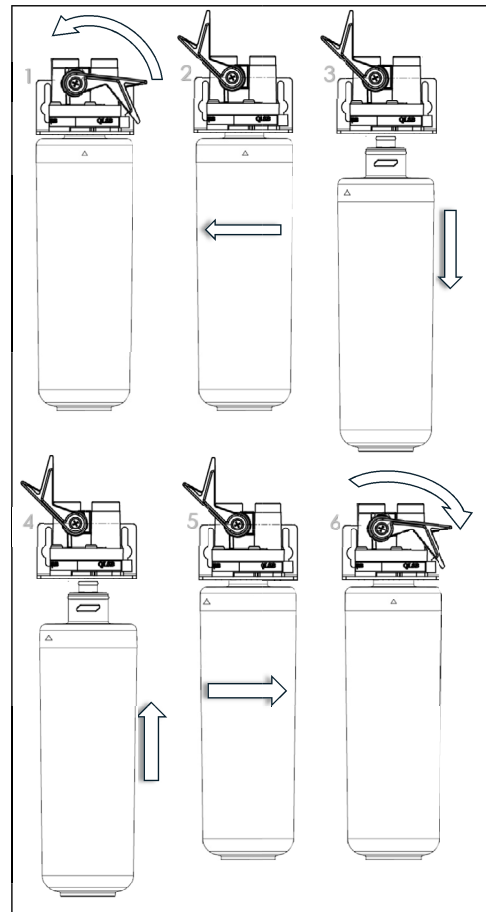

clearwater **Ultrapure**

Filter Replacement

Auto Shut Off

Manual Isolation Arm

Kettle Tank Filter Reminder Reset