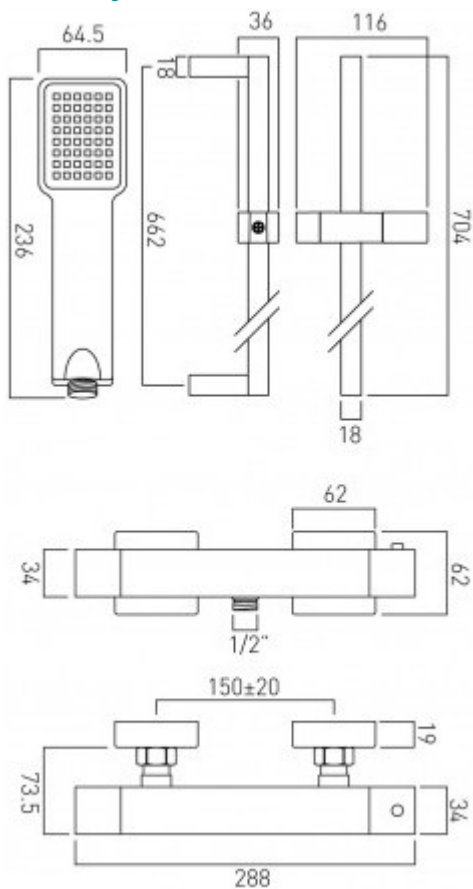

technical drawing

description:

té wall mounted exposed thermostatic shower valve 1/2" with V2 single function low pressure slide rail shower kit thermostatic cartridge TE-001C-WAX flow cartridge TE-002B-1/2

kit comprises:
WG-V2KIT-C/P
TE-149T-C/P

finishes:
chrome

minimum operating pressure: 0.2 bar LP

ECO flow regulator: FR-SHOWER/9-C/P

guarantee:
12 year guarantee

VADO wedmore road cheddar somerset england bs27 3eb