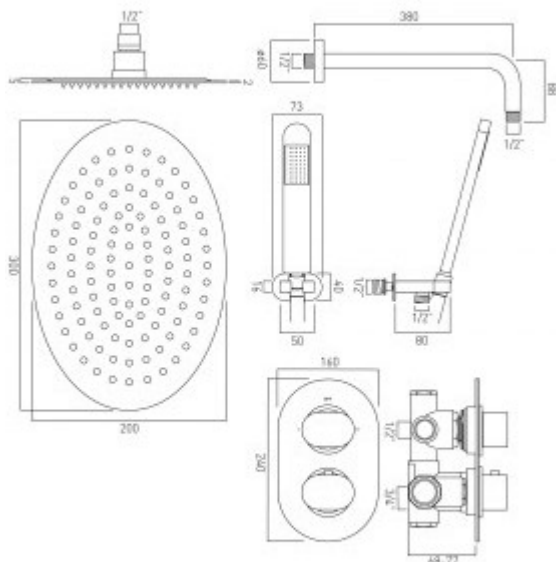

technical drawing

description:

life concealed 2 outlet, 2 handle thermostatic shower valve with integrated diverter and oval backplate, aquablade easy clean single function oval shower head 200mm x 300mm (8" x 12") and shower arm, single function mini shower kit with integrated outlet and bracket

thermostatic cartridge V-001C-PLA
diverter cartridge CEL-RETROFIT/DIV

kit comprises:
AQB-OV/30/SA-C/P
LIF-SFMKWO-C/P
LIF-148C/2-C/P

shower valve includes fittings for
1/2" and 3/4" pipework
min-max wall mount 68-77mm (standard)
optimum installation depth 73mm (standard)
min-max wall mount 77-103mm (extension option)
optimum installation depth 90mm (extension option)

77-103mm extension option (both items needed)
1 x CEL-148/2/3/FLOW-EXT
1 x CEL-148/TEMP-C-EXT

finishes:

chrome

minimum operating pressure: 1.5 bar MP

Eco flow regulator: FR-SHOWER/9-C/P

guarantee:

12 year guarantee