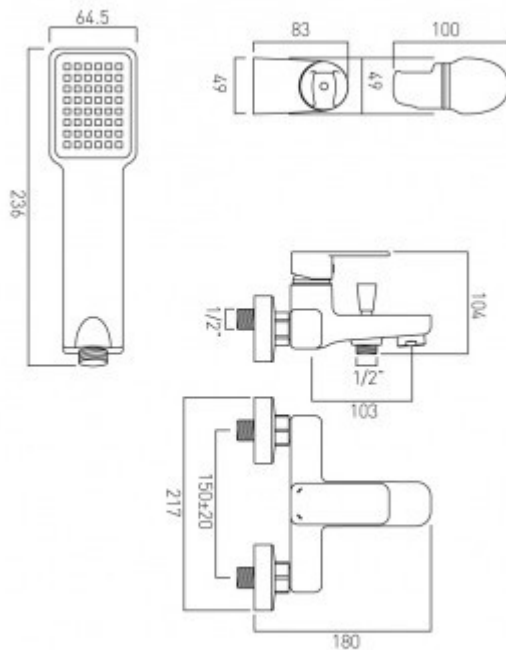

technical drawing

description:

exposed bath shower mixer
single lever
wall mounted
with shower kit
with water flow aerator
ceramic cartridge CAR-K35B
2 x 1/2" inlets
1 x 1/2" shower outlet

finishes:

chrome

minimum operating pressure: 1.5 bar MP

ECO flow regulator: FR-SHOWER/9-C/P

guarantee:

12 year guarantee

VADO wedmore road cheddar somerset england bs27 3eb

tel 01934 744466 fax 01934 744345 sales@vado-uk.com www.vado-uk.com