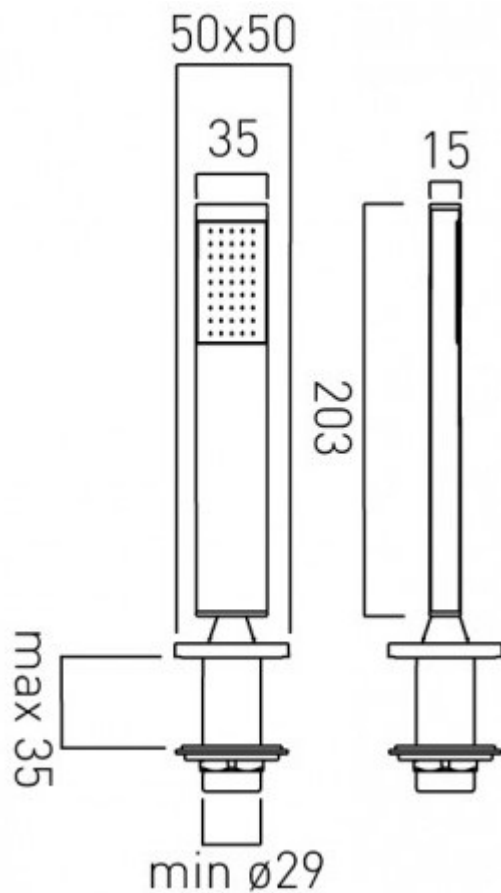

technical drawing

**description:**

single function shower handset  
deck mounted  
with hose and handset  
deck mount drill hole 27mm

to change any deck mounted handset to sit at a 45° angle  
order product WG-ELBOW/45-C/P

**finishes:**

chrome

**minimum operating pressure:** 0.3 bar LP

**ECO** flow regulator: FR-SHOWER/9-C/P

**guarantee:**

12 year guarantee

VADO wedmore road cheddar somerset england bs27 3eb

tel 01934 744466 fax 01934 744345 sales@vado-uk.com www.vado-uk.com