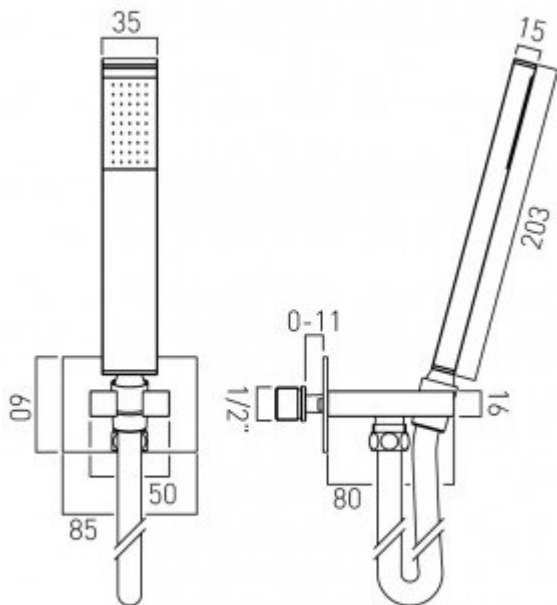

technical drawing

description:

single function mini shower kit
wall mounted
with hose and bracket with integral outlet
1/2" inlet
min-max wall mount 0-11mm

finishes:

chrome

minimum operating pressure: 1.0 bar MP

Eco flow regulator: FR-SHOWER/9-C/P

guarantee:

12 year guarantee

VADO wedmore road cheddar somerset england bs27 3eb

tel 01934 744466 fax 01934 744345 sales@vado-uk.com www.vado-uk.com