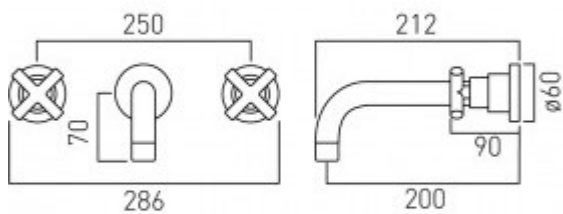

technical drawing

description:

3 hole bath filler with 200mm spout
wall mounted
with water flow straightener
with water flow aerator
ceramic cartridge ELE-VALVE/CD-3/4 (HT & CL)
2 x 1/2" x 3/4" male x 90mm straight connections
1/2" x 1/2" x 1/2" female x 50mm T-piece connection
min-max wall mount 55-75mm

finishes:

chrome

minimum operating pressure: 0.2 bar LP

guarantee:

12 year guarantee

VADO wedmore road cheddar somerset england bs27 3eb

tel 01934 744466 fax 01934 744345 sales@vado-uk.com www.vado-uk.com