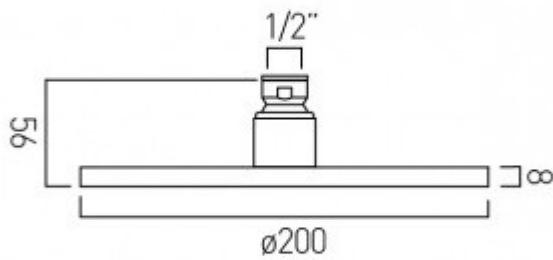

technical drawing

**description:**

atmosphere round aerated shower head  
200mm (8") diameter  
1/2" female inlet

**finishes:**

chrome

**minimum operating pressure:** 1.0 bar MP

**Eco** flow regulator: FR-SHOWER/9-C/P