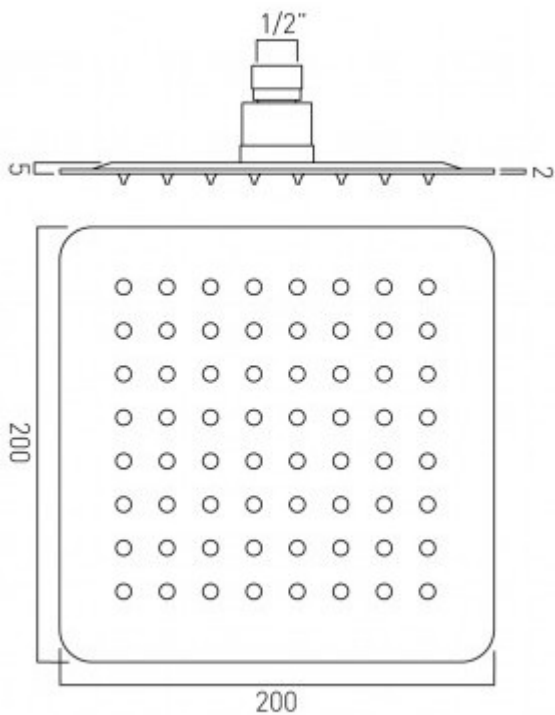

technical drawing

description:

aquablade single function slim line easy clean square shower head
1/2" female inlet

finishes:

chrome

minimum operating pressure: 0.2 bar LP

Eco flow regulator: FR-SHOWER/9-C/P