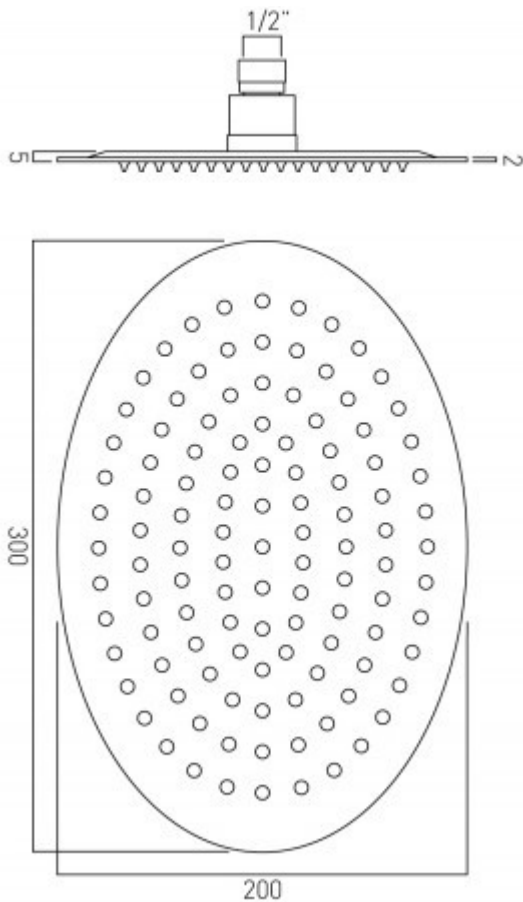

technical drawing

description:

aquablade single function slim line easy clean oval shower head  
200mm x 300mm (8" x 12")  
1/2" female inlet

finishes:

chrome

minimum operating pressure: 0.2 bar LP

**ECO** flow regulator: FR-SHOWER/9-C/P