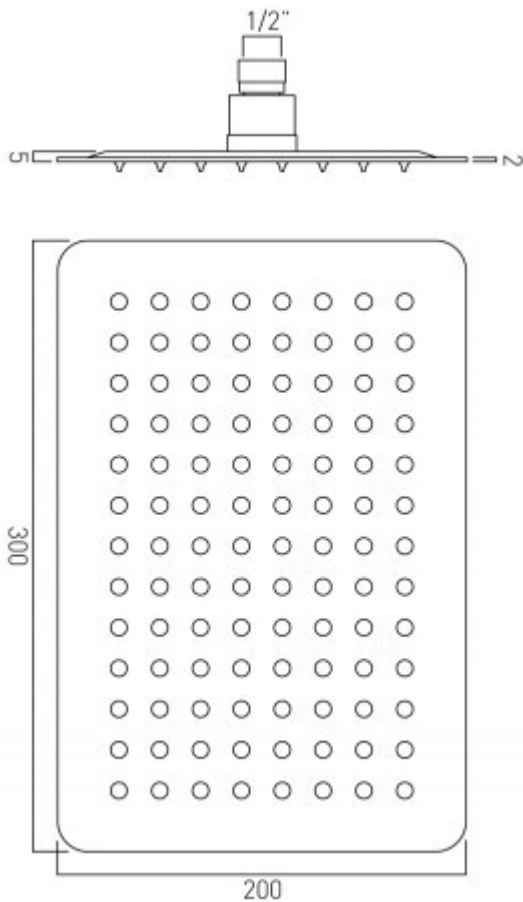

technical drawing

description:

aquablade single function slim line easy clean rectangular shower head
1/2" female inlet

finishes:

chrome

minimum operating pressure: 0.2 bar LP

Eco flow regulator: FR-SHOWER/9-C/P