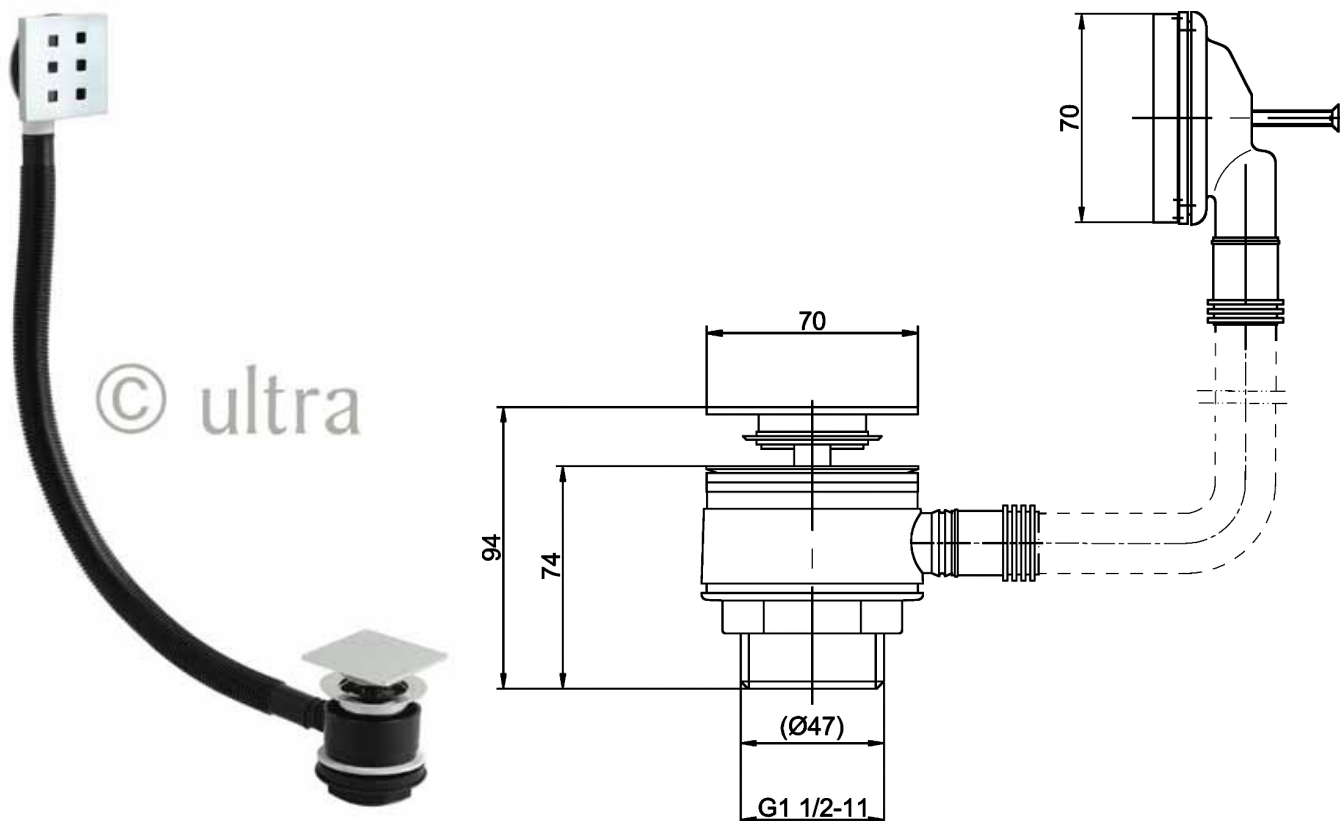

SQUARE SPRUNG BATH WASTE

Barcode	055146172505
Product Code	EK308
Finishes	Chrome
Product Type	BASIN WASTE
Standards	Manufactured in accordance with BS EN 274-1: 2002
Requirement	Suitable for all plumbing systems
Guarantee & Aftercare	

During installation extra care must be taken to avoid damaging the fittings. We provide a 10 year guarantee against faulty workmanship or materials (excluding serviceable parts), providing they have been installed, cared for and used in accordance with our instructions.

CUSTOMER CARE:

For further information please call 01282 446789