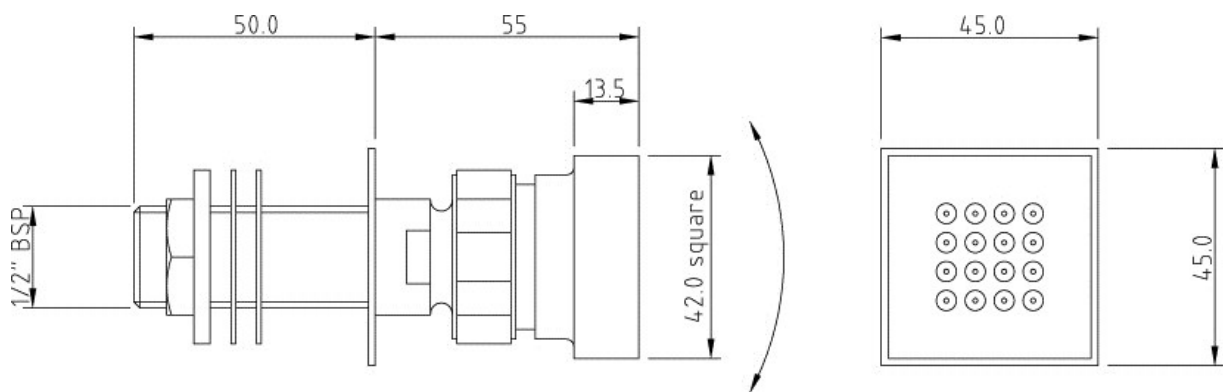

Guarantee & Aftercare

During installation extra care must be taken to avoid damaging the fittings. We provide a 10 year guarantee against faulty workmanship or materials (excluding serviceable parts), providing they have been installed, cared for and used in accordance with our instructions.