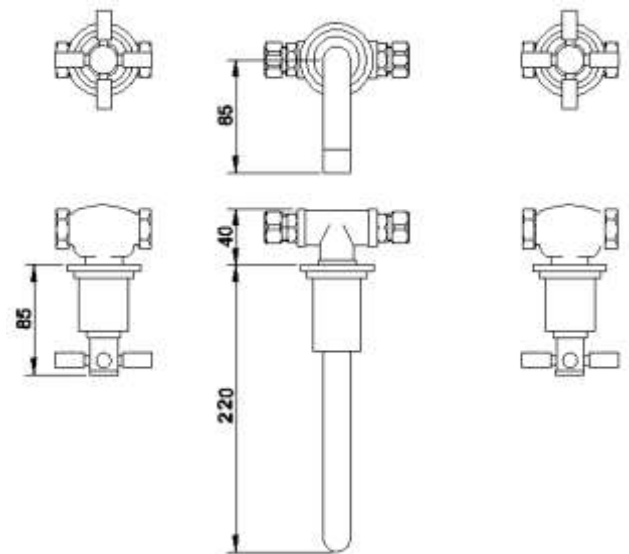

Tec Crosshead Wall Mounted Basin Mixer

Barcode	5055146167785
Product Code	TEX317
Finishes	Chrome
Product Type	Wall Mounted Basin Mixer
Water Pressure	LP1 - 0.1 bar pressure minimum
Standards	BS5412, EN200 and/or WRc/NSF
Requirement	Suitable for all plumbing systems

ADDITIONAL INFORMATION

- Ceramic Disc Technology

Bar	Flow l/min
0.1	5
0.5	12
1	16
2	22
3	27

COMPLIANCE: Pending

CUSTOMER CARE:

For further information please call 01282 446789

KEY TO PRODUCT PRESSURE REQUIREMENTS