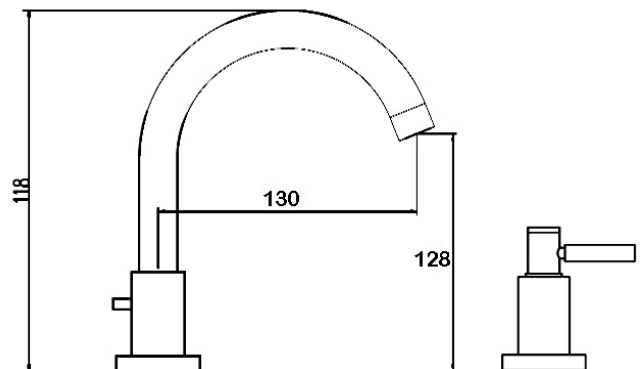

Tec Lever 3 Tap Hole Basin Mixer

Barcode	5055146192060
Product Code	TEL337
Finishes	Chrome
Product Type	3 Tap Hole Basin Mixer Small Spout
Water Pressure	LP1 - 0.1 bar pressure minimum
Standards	BS5412, EN200 and/or WRc/NSF
Requirement	Suitable for all plumbing systems

ADDITIONAL INFORMATION

- Ceramic Disc Technology
- Supplied with Swivel Spout & Pop-Up Waste

Bar	Flow l/min
0.1	4
0.5	14
1	22
2	28
3	32

COMPLIANCE: Pending

CUSTOMER CARE:

For further information please call 01282 446789