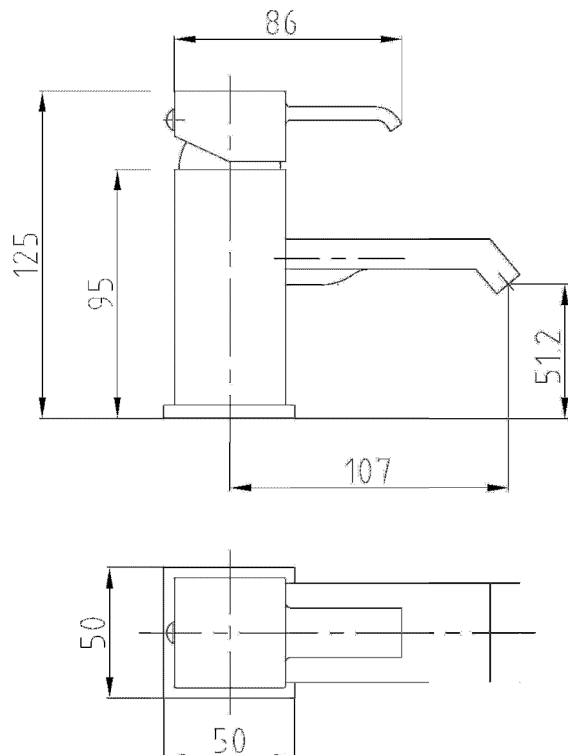

TECHNICAL DATASHEET

BLAKE MONO BASIN MIXER

Barcode	5055369036905
Product Code	TBL305
Finishes	Chrome
Product Type	Mono Basin
Water Pressure	MP- 0.5 bar pressure minimum
Standards	Complies with BS5412, EN200
Requirement	Suitable for all plumbing systems

ADDITIONAL INFORMATION

- CERAMIC DISC TECHNOLOGY**

Bar	Flow l/min
0.5	5
1	7.5
2	11
3	13.5

COMPLIANCE: Pending

CUSTOMER CARE: For further information please call 01282 446789

KEY TO PRODUCT PRESSURE REQUIREMENTS