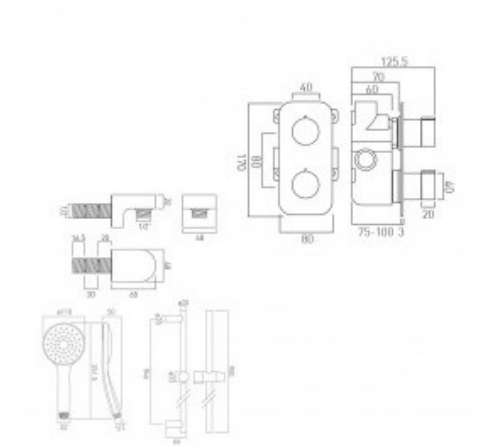

technical drawing

description:

tablet altitude vertical
 • 1 outlet, 2 handle valve
 • atmosphere slide rail shower kit with air-injection
 single-function handset
 • life wall outlet
 minimum operating pressure 0.2 bar LP

kit comprises:
 TAB-148-ALT-C/P
 ATM-SFSRK/2-C/P
 LIF-OUTLET-C/P

shower valve includes fittings for 1/2" and 3/4" pipework
 min-max wall mount 75-100mm (standard)
 optimum installation depth 88mm (standard)

finishes:

chrome

minimum operating pressure: 0.2 bar LP

Eco flow regulator: FR-SHOWER/9-C/P

guarantee:

12 year guarantee