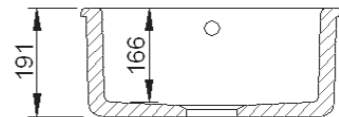

Handcrafted in Lancashire

Inset & Undermount Collection

CLASSIC ROUND

Round Sinks from Shaws are modern sinks ideal in island or peninsular applications.

Shaws inset round sinks feature with a central waste outlet to accommodate a basket strainer or waste disposer and can be either inset into a worktop or undermounted.

Dimensions: 460 diameter x 191mm
Weight: 19.00 kg

Product Code: SCR0460WH White
SCR0460PN Biscuit

To purchase this sink please visit www.shawsofdarwen.com

Shaws of Darwen

Waterside, Darwen, Lancashire, England BB3 3NX Tel: +44 (0)844 840 4529 Fax: +44 (0)1254 873462