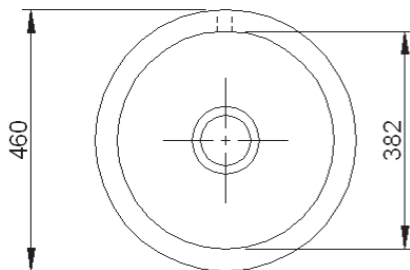

Handcrafted in Lancashire

Inset & Undermount Collection

CLASSIC ROUND

Round Sinks from Shaws are modern sinks ideal in island or peninsular applications.

Shaws inset round sinks feature with a central waste outlet to accommodate a basket strainer or waste disposer and can be either inset into a worktop or undermounted.

Dimensions: 460 diameter x 191mm
Weight: 19.00 kg

Product Code: SCR0460WH White
SCR0460PN Biscuit

To purchase this sink please visit www.shawsofdarwen.com

Shaws of Darwen

Waterside, Darwen, Lancashire, England BB3 3NX Tel: +44 (0)844 840 4529 Fax: +44 (0)1254 873462