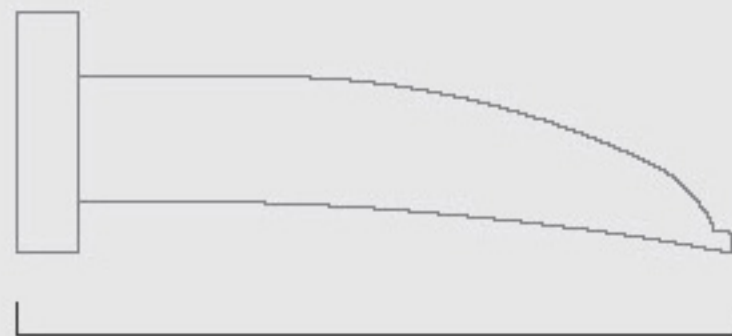

Sign wall mounted spout

150mm

150mm

100mm

T171402