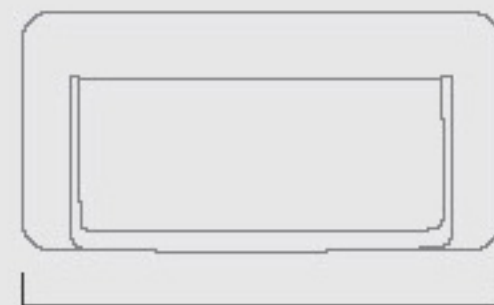

Sign wall mounted spout

150mm

150mm

100mm

T171402