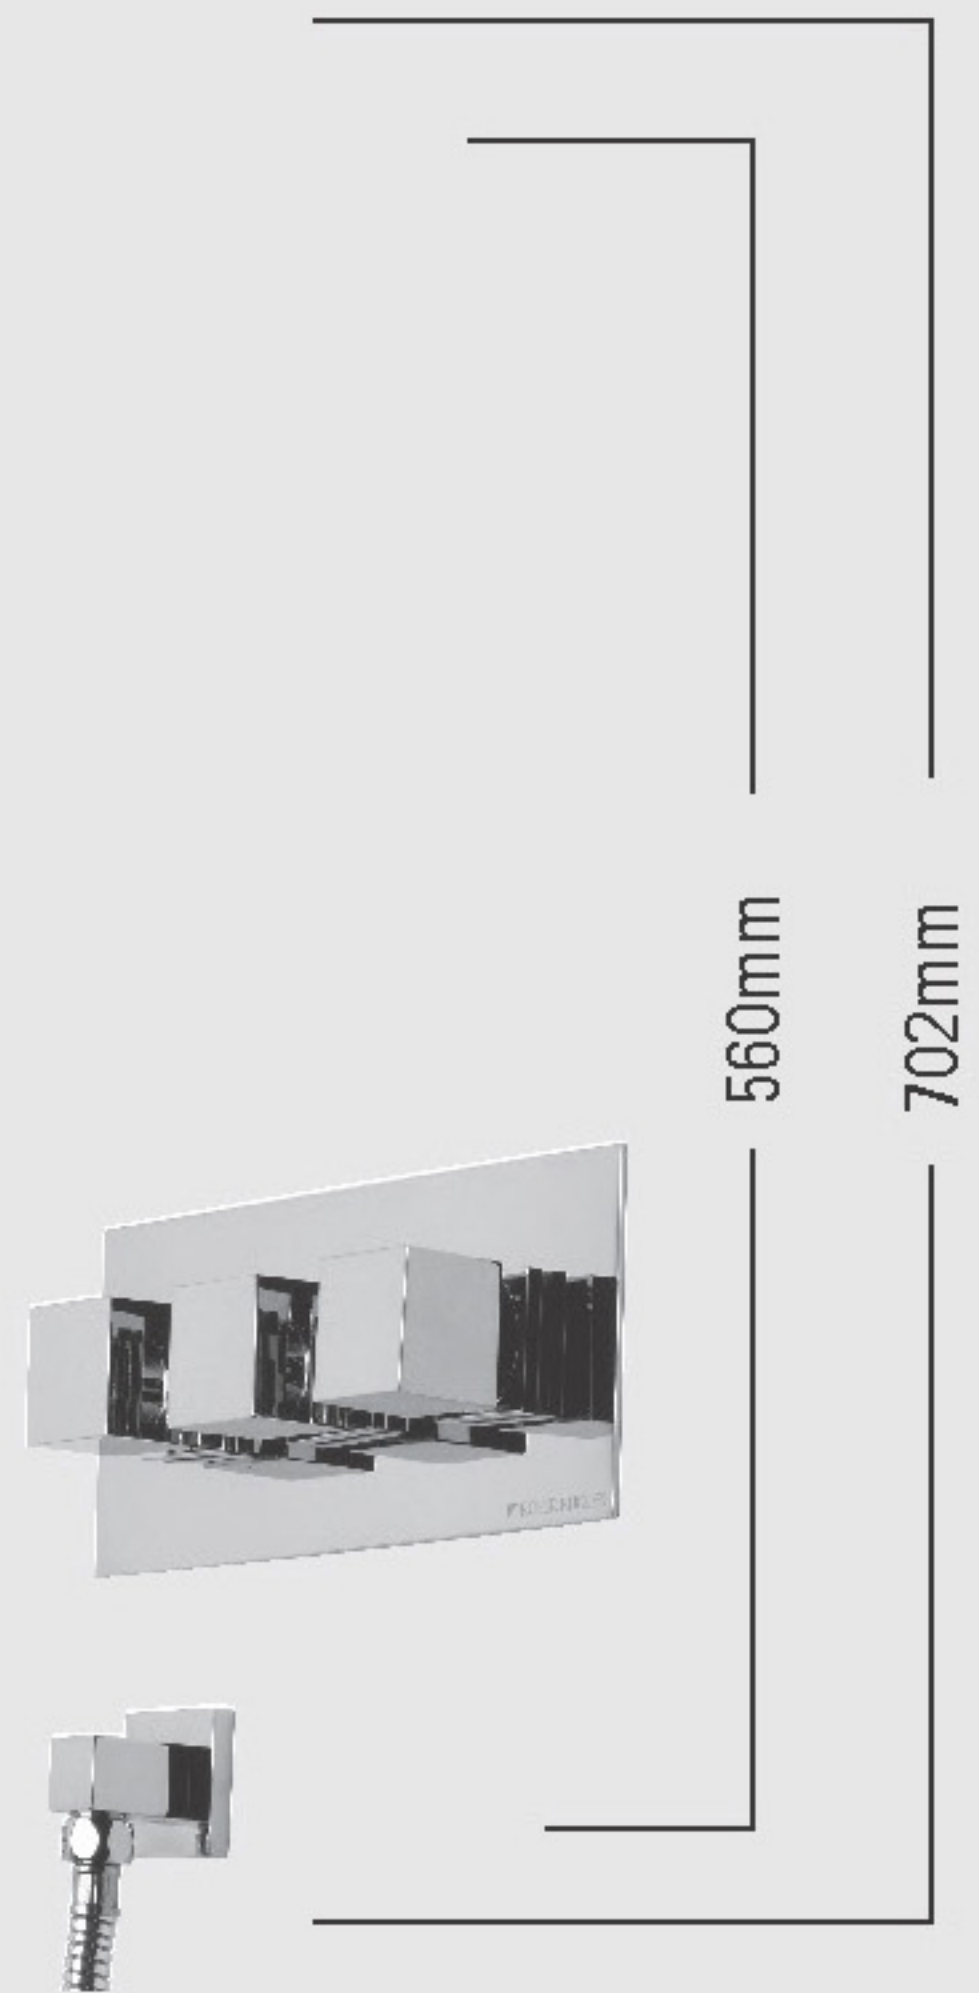

Factor dual function shower system

- Dual function thermostatic shower valve
- 300mm stainless steel ceiling mounted shower head
- Rectangular brass riser rail
- Air-drive single function shower handset
- Easy clean PVC shower hose & brass wall elbow

SVSET44

Flow rate (litres / minute) at bar pressure

	0.1	0.2	0.3	0.4	0.5	1	2	3	4	5
Shower handset	N/A	N/A	N/A	N/A	5.3	6.9	9.5	12	13.1	N/A

Minimum pressure 1.0bar