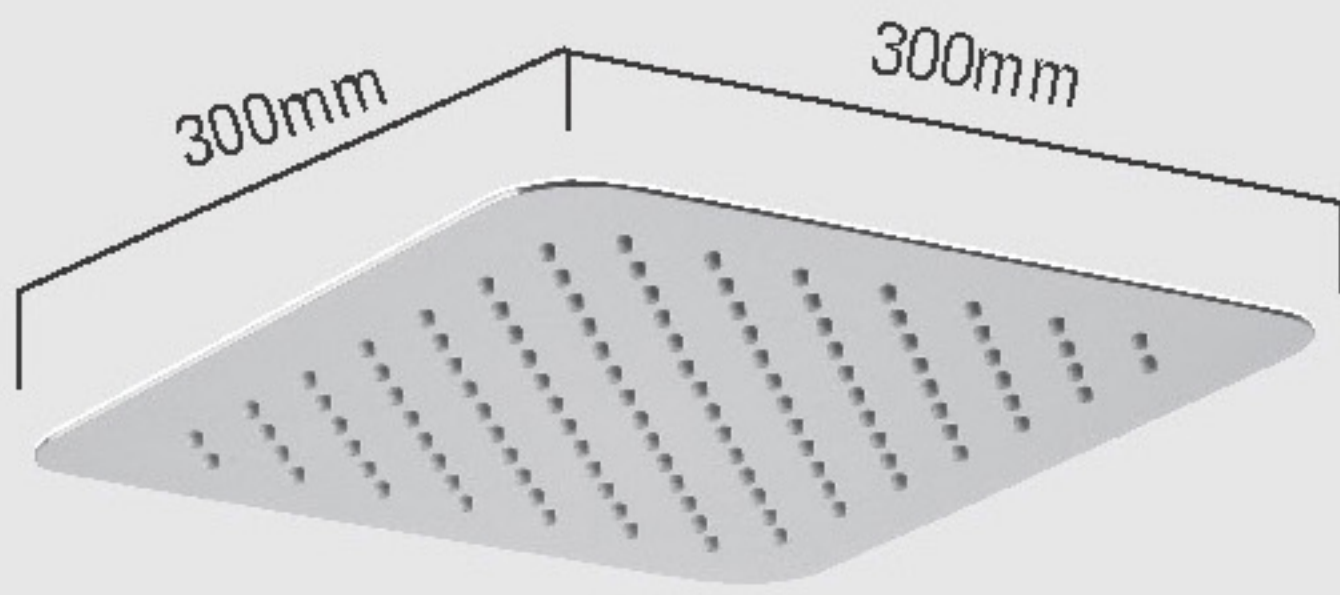

Factor dual function shower system

- Dual function thermostatic shower valve
- 300mm stainless steel ceiling mounted shower head
- Rectangular brass riser rail
- Air-drive single function shower handset
- Easy clean PVC shower hose & brass wall elbow

SVSET44

Flow rate (litres / minute) at bar pressure

	0.1	0.2	0.3	0.4	0.5	1	2	3	4	5
Shower handset	N/A	N/A	N/A	N/A	5.3	6.9	9.5	12	13.1	N/A

Minimum pressure 1.0bar