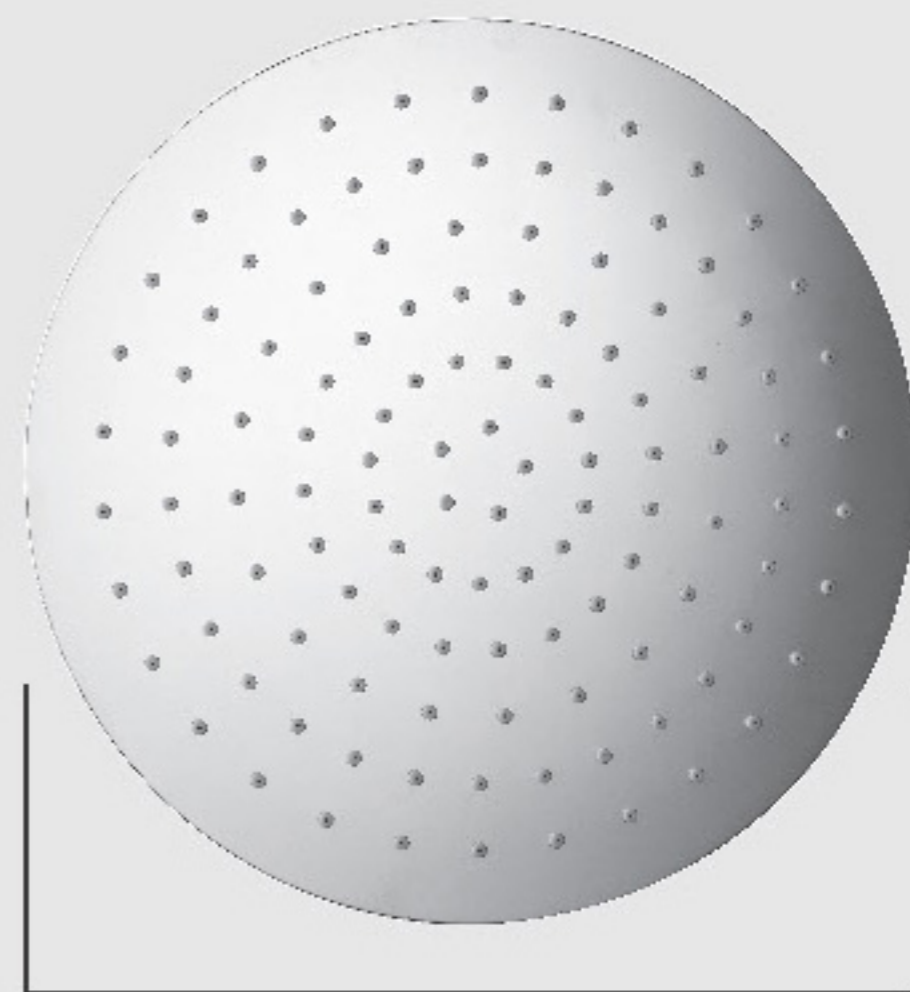

300mm round ceiling mounted stainless steel shower head

Ø300mm

SVHEAD34