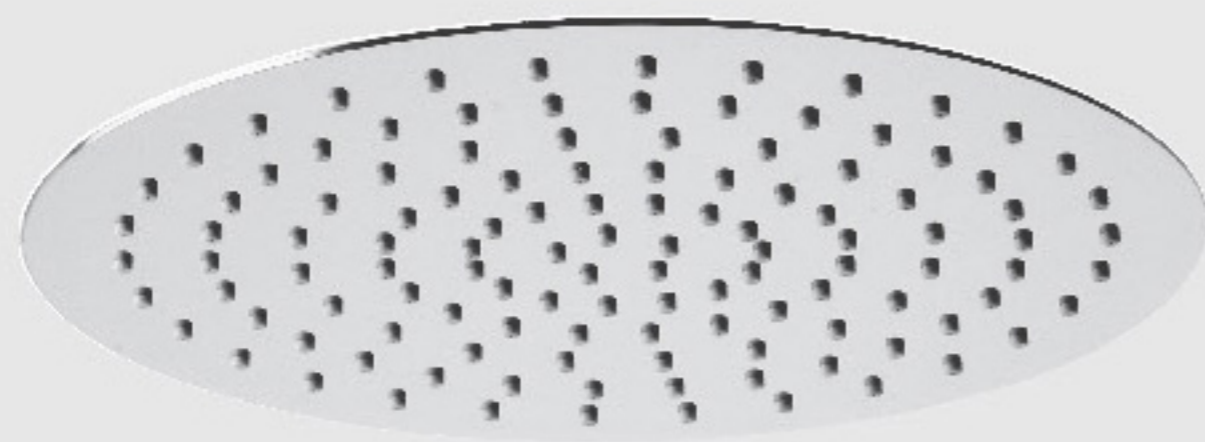

300mm round ceiling mounted stainless steel shower head

Ø300mm

SVHEAD34