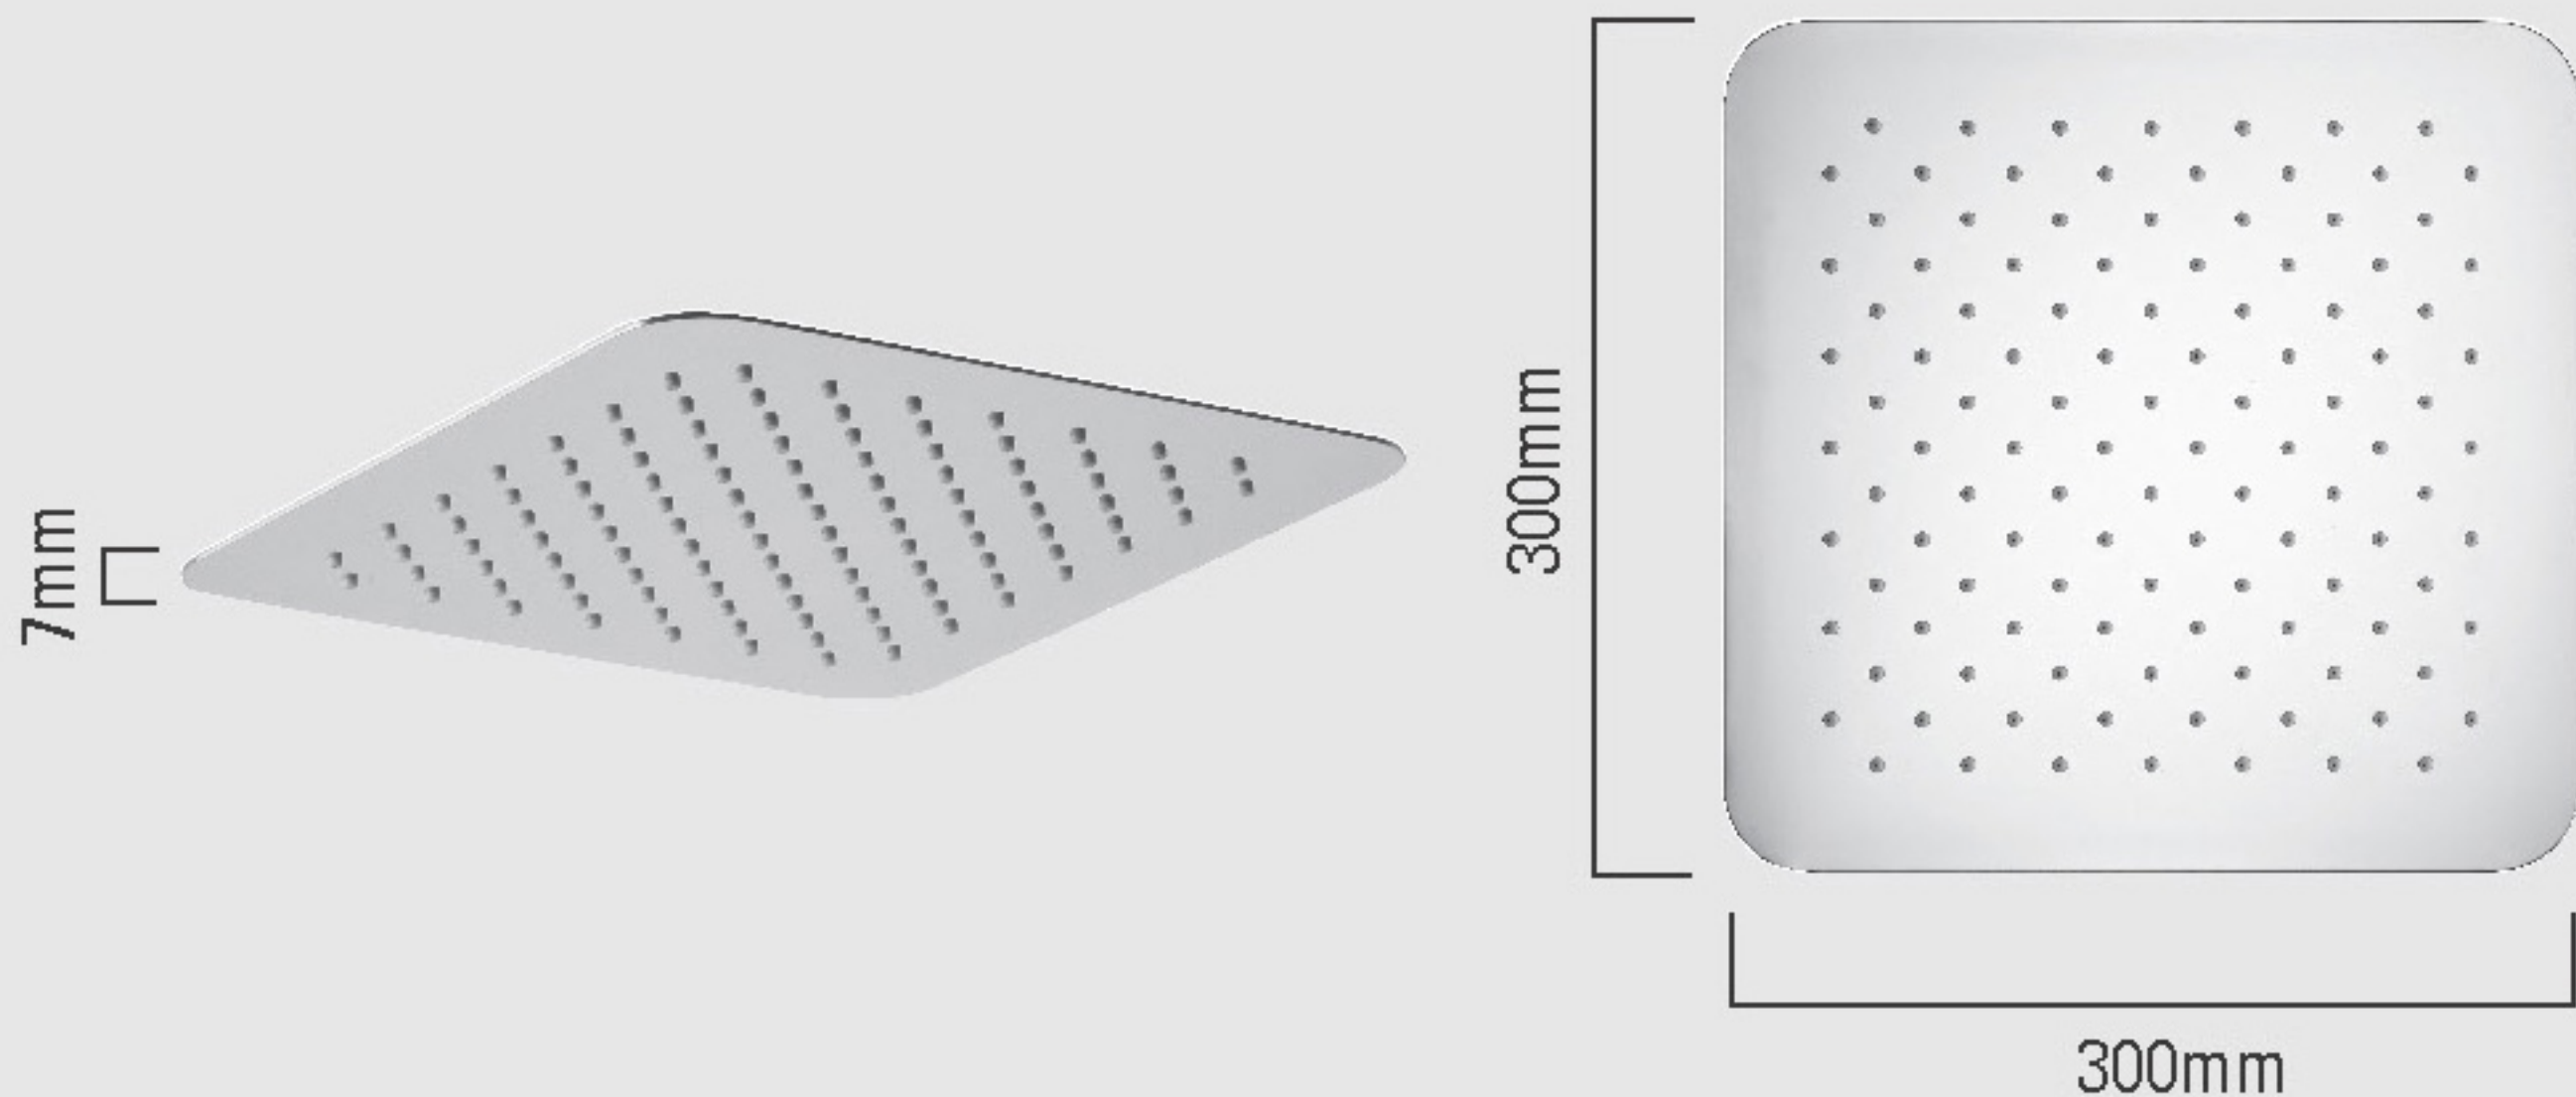

300mm square ceiling mounted stainless steel shower head

SVHEAD33