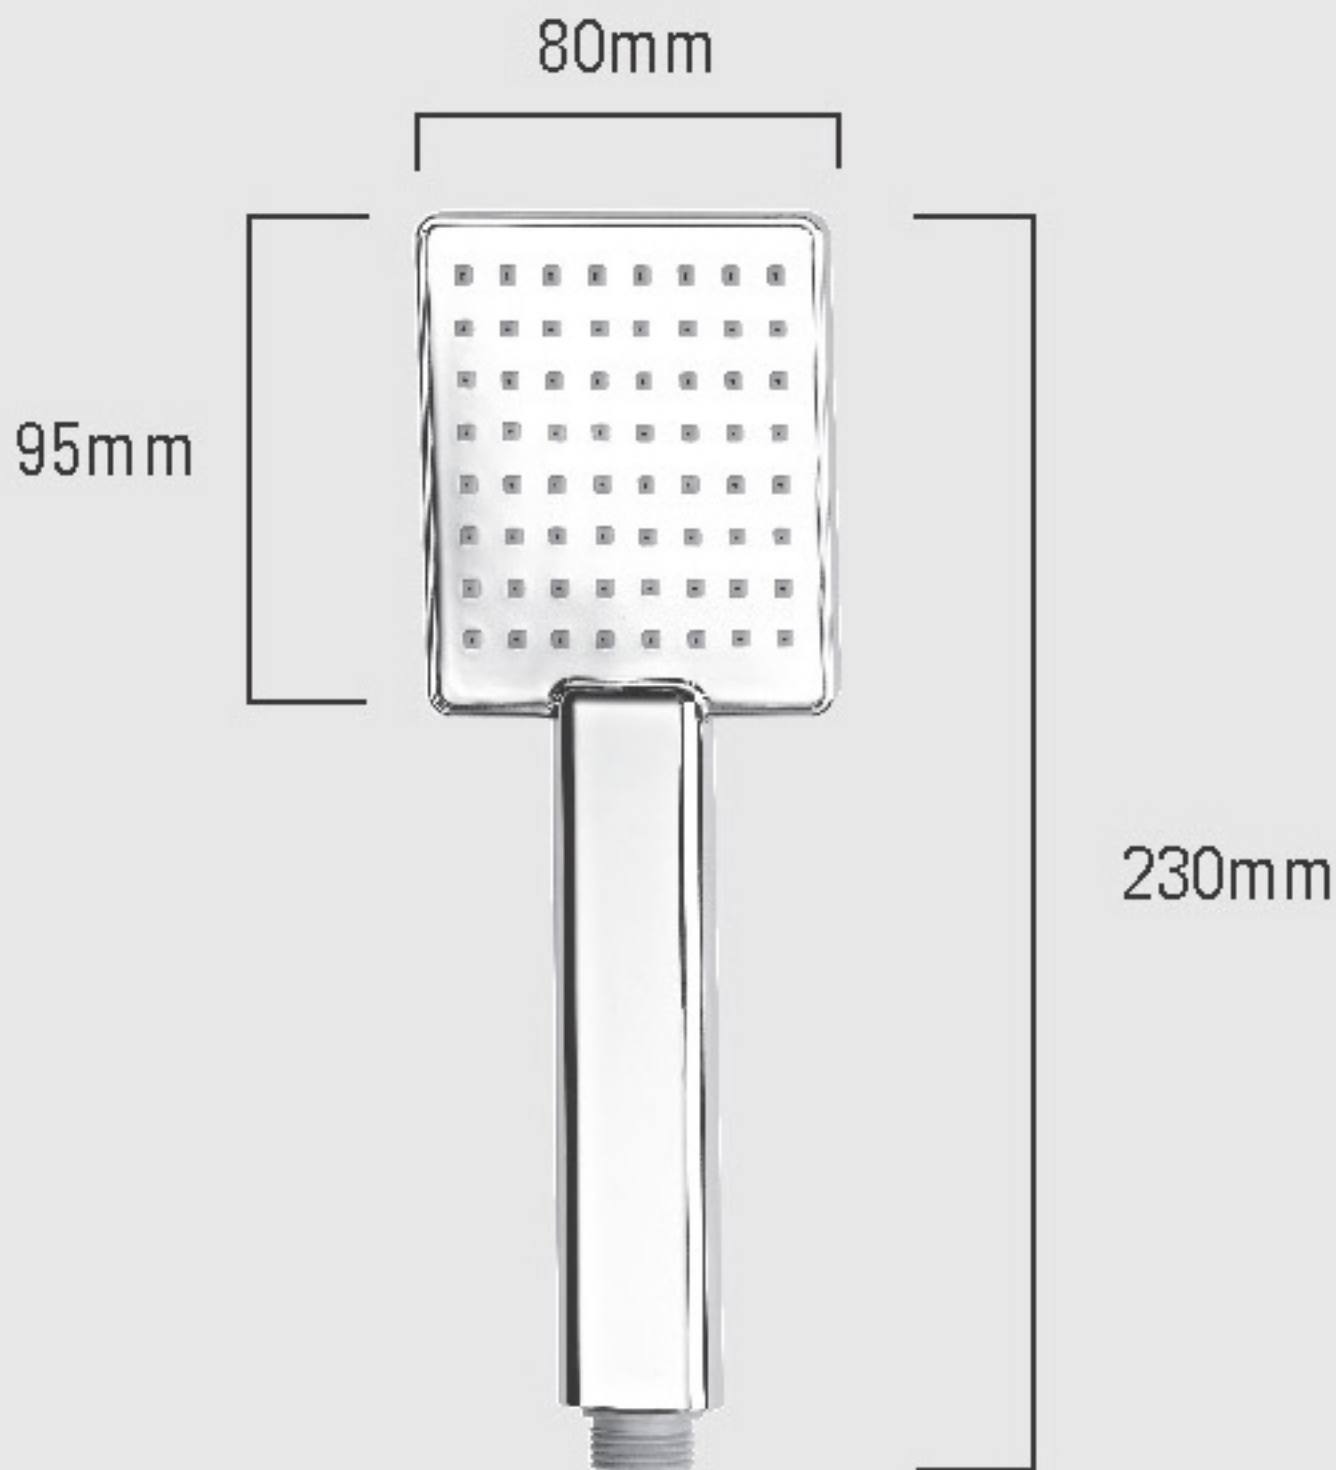

Air-drive square single function handset

SVHEAD28