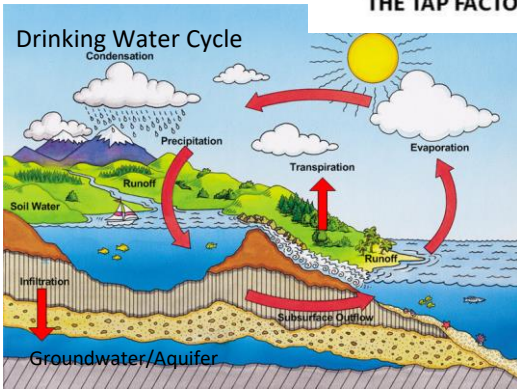

UNDER SINK WATER FILTRATION SYSTEM

THE TAP FACTORY

K₂H₂O

TRIPLE ACTION FILTRATION

Economical & Ecological

**Removes particulates, bad
taste and odours from your
tap water whilst reducing
lime scale**

www.thetapfactory.com

Tel 03333 660068

THE TAP FACTORY

THE TAP FACTORY

FACT:
Both tap water and bottled water are drawn from groundwater

DIFFERENCE:
Bottled water is untreated whereas tap water is inspected and has to meet government standards. It is then chlorinated to ensure safe delivery to your home.

www.thetapfactory.com

Tel 03333 660068

- your cups/containers
- your use of plastic bottles
- the filter in this housing

K2H2O

Easy to Install in 4 simple steps:

- 1) Turn off the cold water supply and disconnect the cold water tap tail from the supply line
- 2) Install the filter diverter valve between the incoming cold water supply and the cold water tap tail
- 3) Install the filter to the cold water filter diverter valve, making sure that the direction of flow matches the arrows on the filter head.
- 4) Turn the cold water supply back on and flush the cold water through the tap for 30 seconds