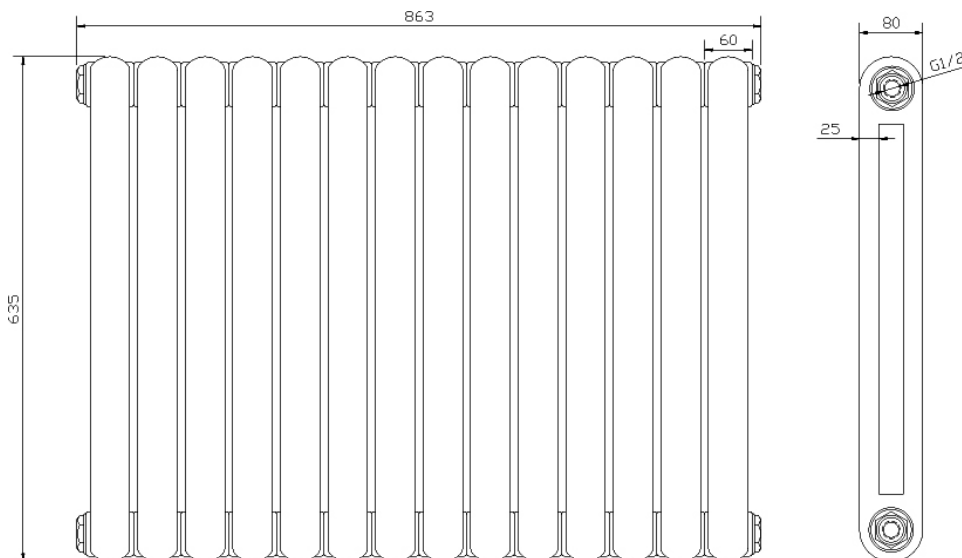

SALVIA RADIATOR 635 x 863mm

Product Code	HSA004	Barcode	5055369023196
Finish	WHITE	Ral No	9016
Product Type	DESIGNER RADIATOR		
Btu/hr output	5108 at 60 C		

Guarantee & Aftercare

During installation extra care must be taken to avoid damaging the fittings. We provide a 5 year guarantee against faulty workmanship or materials (excluding serviceable parts), providing they have been installed, cared for and used in accordance with our instructions.

ADDITIONAL INFORMATION

Watts	1496
Pipe centres	953mm
Max projection	160mm
Max height	635mm
Max width	863mm

CUSTOMER CARE: For further information please call 01282 446789