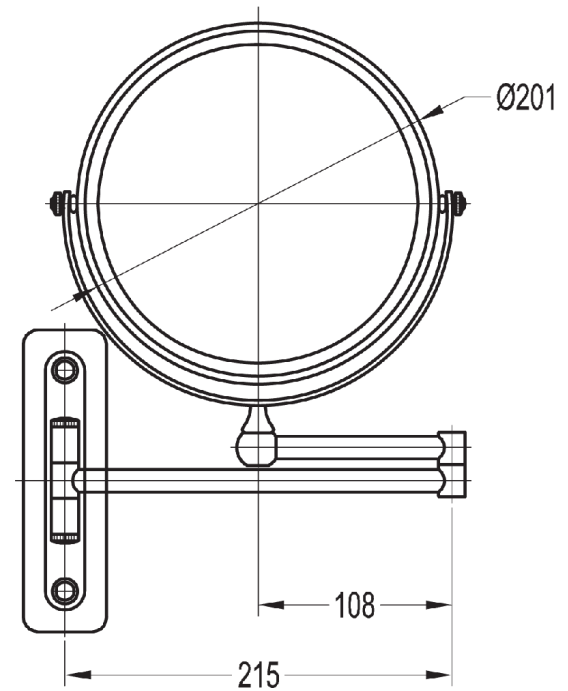

### FLORAL ADJUSTABLE SHAVING MIRROR

Code: FL8908  
Range: Floral  
Category: Accessories  
Group: Mirrors  
Guarantee: 10 years

Volume: 0.01 m<sup>3</sup>  
Material: Glass/Brass  
Finish: Diamond Chrome

Dimensions are in millimetres except thread sizes which are BSP imperial.