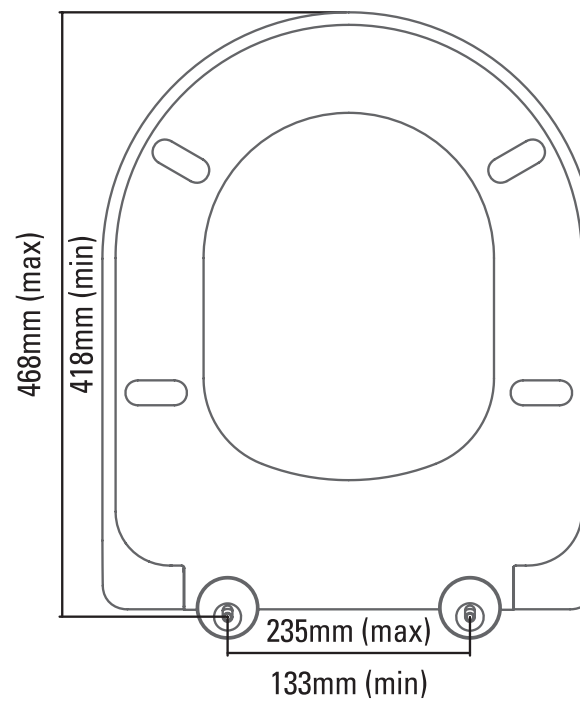

general seat dimensions

max/min fixing adjustment