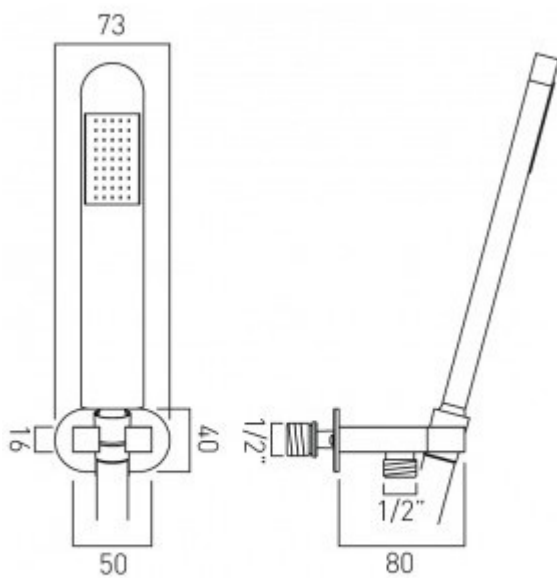

technical drawing

description:

single function mini shower kit
wall mounted
with hose and bracket with integral outlet
1/2" inlet
min-max wall mount 0-11mm

finishes:

chrome

minimum operating pressure: 1.0 bar MP