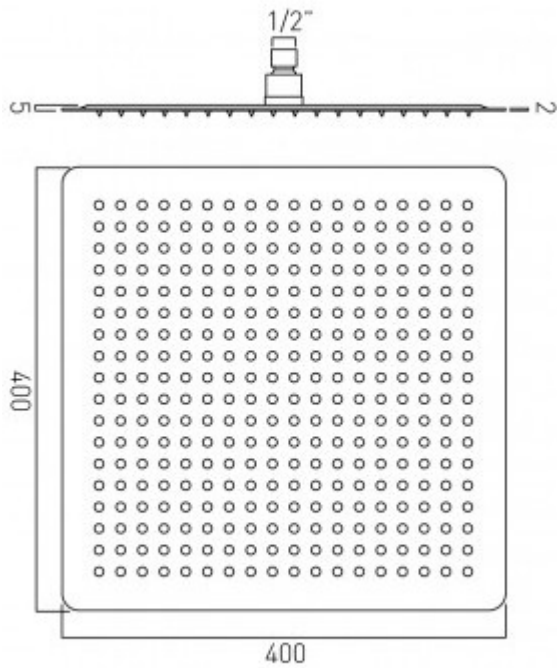

technical drawing

description:

aquablade single function easy clean slim line square shower head, 400mm (16"), chrome, 0.5 bar LP

finishes:

chrome

minimum operating pressure: 0.5 bar LP

ECO flow regulator: FR-SHOWER/9-C/P