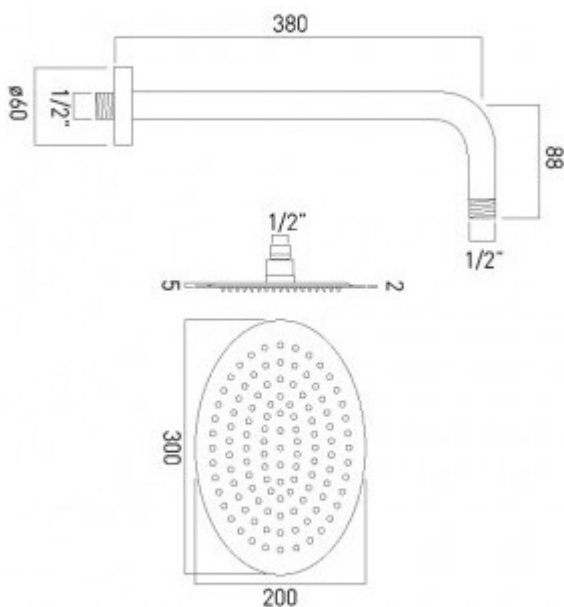

technical drawing

description:

aquablade single function slim line easy clean oval shower head with shower arm
wall mounted
200mm x 300mm (8" x 12")

finishes:

chrome

minimum operating pressure: 0.2 bar LP

ECO flow regulator: FR-SHOWER/9-C/P