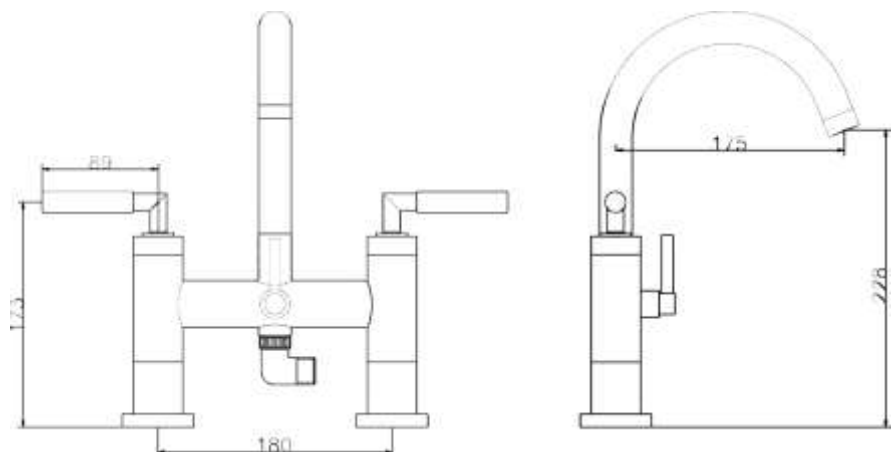

**Tec Lever Bath Shower Mixer with Kit**

**Barcode** 5055146198086

**Product Code** TEL354

**Finishes** Chrome

**Product Type** Bath Shower Mixer Small Spout

**Water Pressure** LP2 - 0.2 bar pressure minimum

**ADDITIONAL INFORMATION**

- Ceramic Disc Technology
- Swivel Spout & Shower Kit

| Bar | Flow l/min |
|-----|------------|
| 0.1 | 7          |
| 0.5 | 22         |
| 1   | 29         |
| 2   | 39         |
| 3   | 44         |