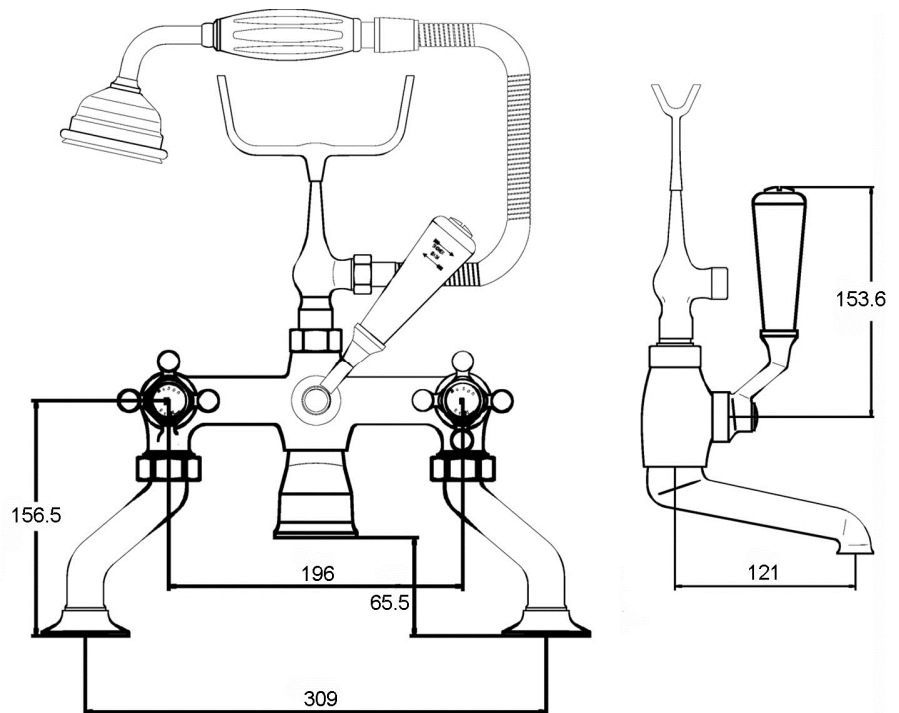

## Topaz Bath Shower Mixer with Kit

<b>Barcode</b>	5055146120803
<b>Product Code</b>	BC304
<b>Finishes</b>	Chrome
<b>Product Type</b>	Bath Shower Mixer with Kit
<b>Water Pressure</b>	LP2 - 0.2 bar pressure minimum
<b>Standards</b>	BS5412, EN200 and/or WRc/NSF
<b>Requirement</b>	Suitable for all plumbing systems

### ADDITIONAL INFORMATION

- Supplied with Shower Kit
- Deck or Wall Mounted

Bar	Flow l/min
0.1	16
0.5	36
1	54

**COMPLIANCE:** Pending

**CUSTOMER CARE:**

For further information please call 01282 446789