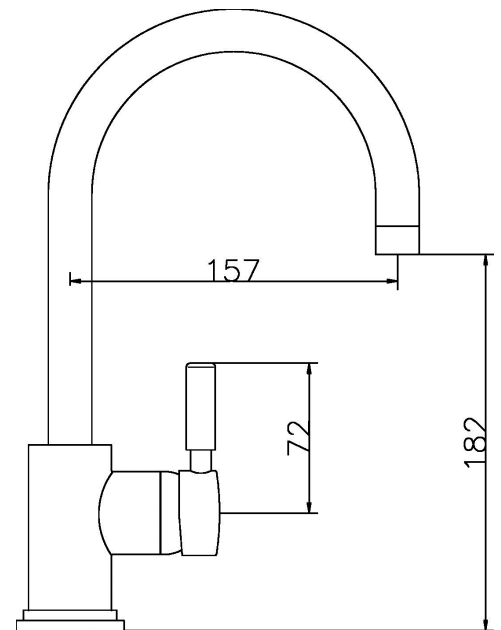

Tec Side Action Basin Mixer

Barcode	5055146127529
Product Code	PN380
Finishes	Chrome
Product Type	Mono Basin Mixer
Water Pressure	LP1 - 0.1 bar pressure minimum
Standards	BS5412, EN200 and/or WRc/NSF
Requirement	Suitable for all plumbing systems

ADDITIONAL INFORMATION

- Ceramic Disc Technology
- Supplied with Swivel Spout & without waste

Bar	Flow l/min
0.1	3
0.5	6
1	8
2	12
3	16

COMPLIANCE: Pending

CUSTOMER CARE:

For further information please call 01282 446789