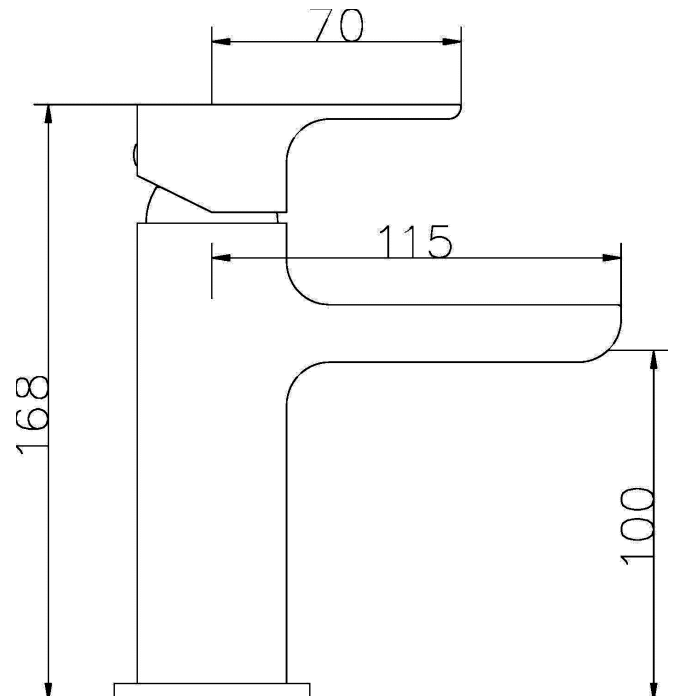

ADDITIONAL INFORMATION

- Ceramic Disc Technology
- Supplied with Push Button Waste

Bar	Flow l/min
0.1	4
0.5	8
1	11
2	18
3	22

COMPLIANCE: Pending

CUSTOMER CARE:

For further information please call 01282 446789