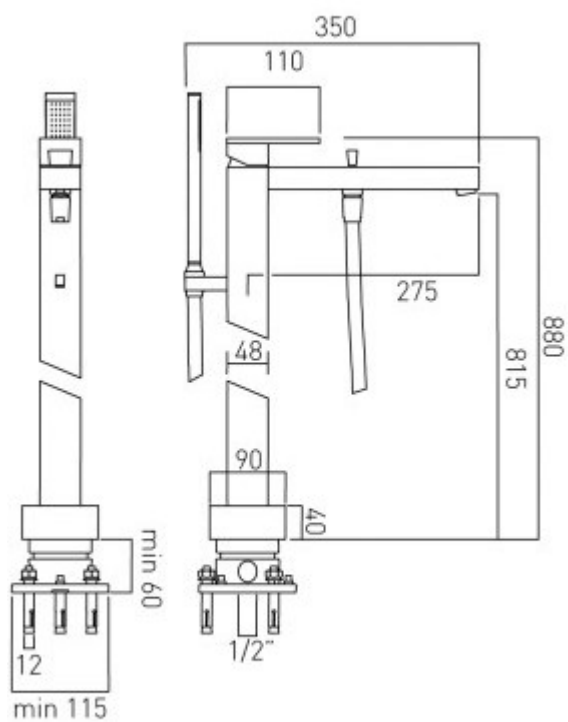

technical drawing

**description:**

bath shower mixer with shower kit  
single lever  
floor mounted  
with water flow aerator  
ceramic cartridge CAR-K35A  
2 x 1/2" female inlets  
clearance 815mm from floor to spout

**finishes:**

chrome

**minimum operating pressure:** 3.0 bar HP

**Eco** flow regulator: FR-SHOWER/9-C/P

**guarantee:**

12 year guarantee

VADO wedmore road cheddar somerset england bs27 3eb

tel 01934 744466 fax 01934 744345 sales@vado-uk.com www.vado-uk.com