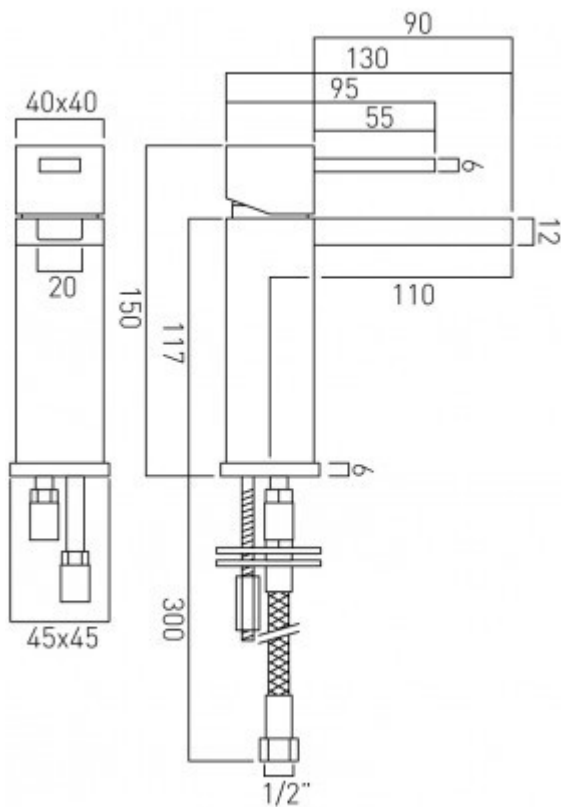

technical drawing

description:

mono basin mixer
with waterfall spout
single lever
smooth bodied
without clic-clac waste
ceramic cartridge CAR-K28A

finishes:

chrome

minimum operating pressure: 0.2 bar LP

Eco flow regulator: flow regulator fitted as standard