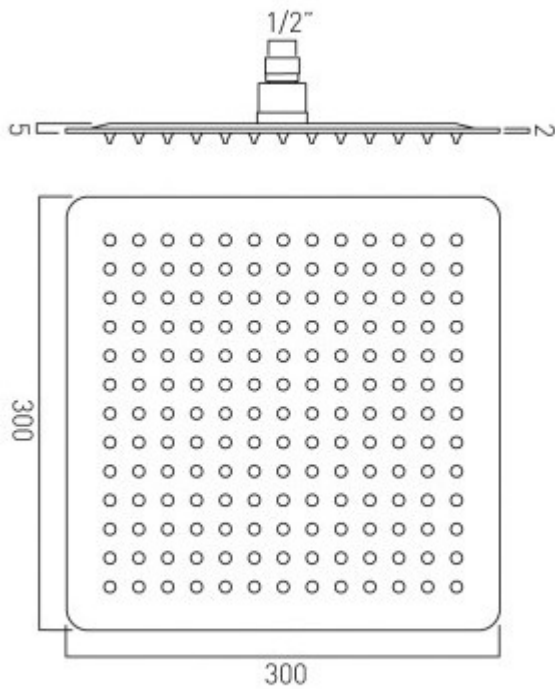

technical drawing

description:

aquablade single function easy clean slim line square shower head, 300mm (12"), chrome, 0.2 bar LP

finishes:

chrome

minimum operating pressure: 0.2 bar LP

ECO flow regulator: FR-SHOWER/9-C/P