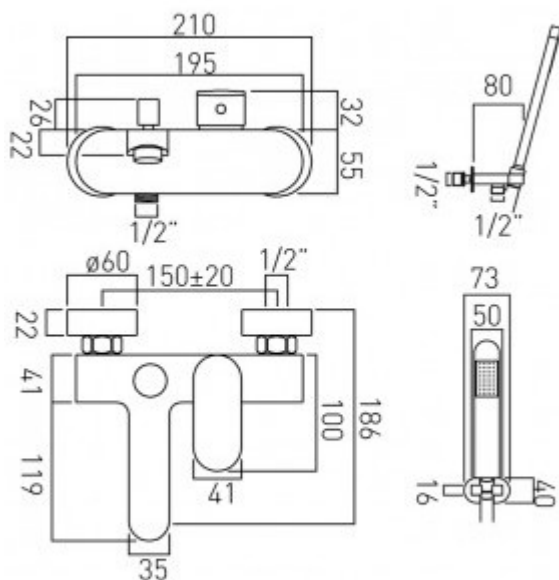

technical drawing

**description:**

exposed bath shower mixer  
single lever  
wall mounted  
with shower kit  
ceramic cartridge CAR-K35B  
 $\frac{1}{2}$ " x  $\frac{3}{4}$ " x 50mm eccentrics

**finishes:**

chrome

**minimum operating pressure:** 1.5 bar MP

**ECO flow regulator:** FR-SHOWER/9-C/P

**guarantee:**

12 year guarantee

VADO wedmore road cheddar somerset england bs27 3eb

tel 01934 744466 fax 01934 744345 sales@vado-uk.com www.vado-uk.com