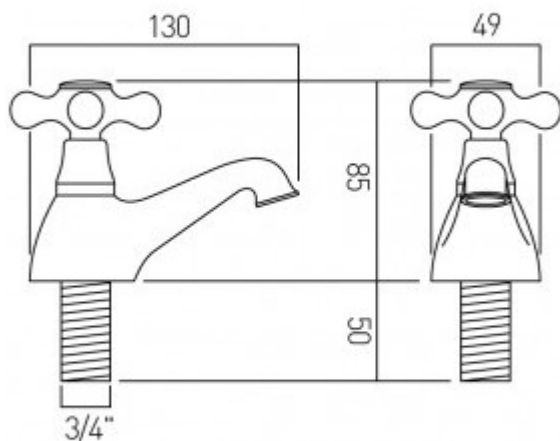

Technical sheet:
chrome: VIC-136/CD-C/P
antique gold: VIC-136/CD-A/G

technical drawing

description:

bath pillar taps
deck mounted
cold ceramic cartridge AST-VALVE/CD/CL-1/2
hot ceramic cartridge AST-VALVE/CD/HT-1/2
3/4" x 50mm threaded tails
deck mount drill hole diameter 27mm
chrome or antique gold