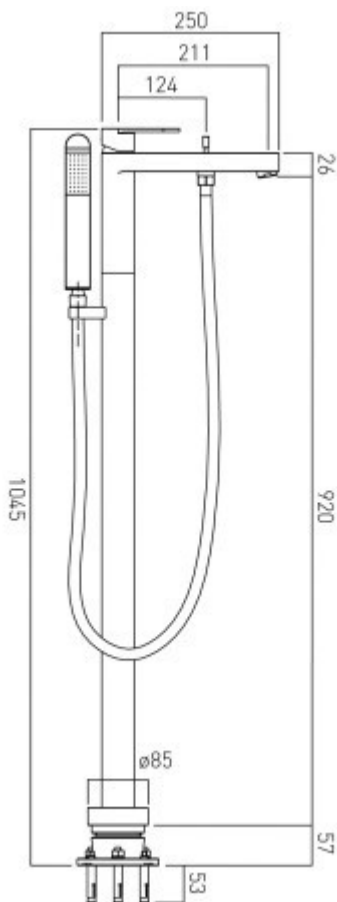

technical drawing

description:

bath shower mixer
single lever
floor mounted
with shower kit
with water flow aerator
ceramic cartridge CAR-K35A
2 x 1/2" female inlets
clearance 920mm from floor to spout

finishes:

chrome

minimum operating pressure: 3.0 bar HP

Eco flow regulator: FR-SHOWER/9-C/P

guarantee:

12 year guarantee

VADO wedmore road cheddar somerset england bs27 3eb

tel 01934 744466 fax 01934 744345 sales@vado-uk.com www.vado-uk.com