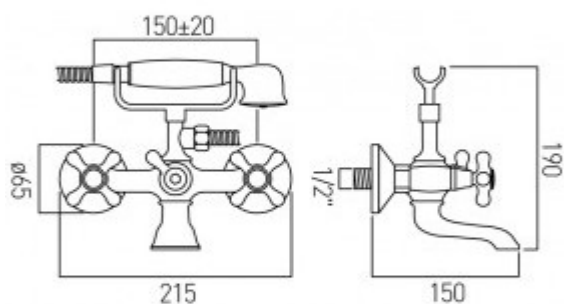

Technical sheet:
chrome: VIC-120/CD-C/P
antique gold: VIC-120/CD-A/G

technical drawing

description:

exposed bath shower mixer
wall mounted
with shower kit
cold ceramic cartridge AST-VALVE/CD/CL-1/2
hot ceramic cartridge AST-VALVE/CD/HT-1/2
1/2" x 3/4" x 40mm eccentrics
chrome or antique gold

finishes:

chrome
antique gold

minimum operating pressure: 0.2 bar LP

Eco flow regulator: FR-SHOWER/9-C/P

guarantee:

chrome: 12 year guarantee
antique gold: 12 year guarantee

VADO wedmore road cheddar somerset england bs27 3eb