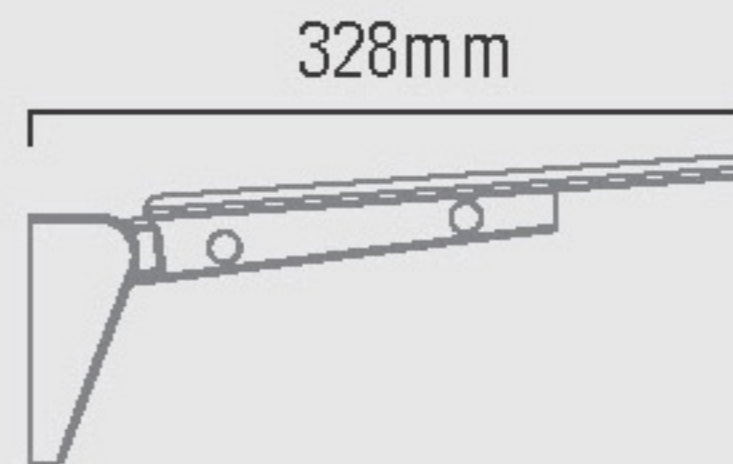

# Thermoset shower seat

Holds up to 160kg - fixings supplied

**8020**