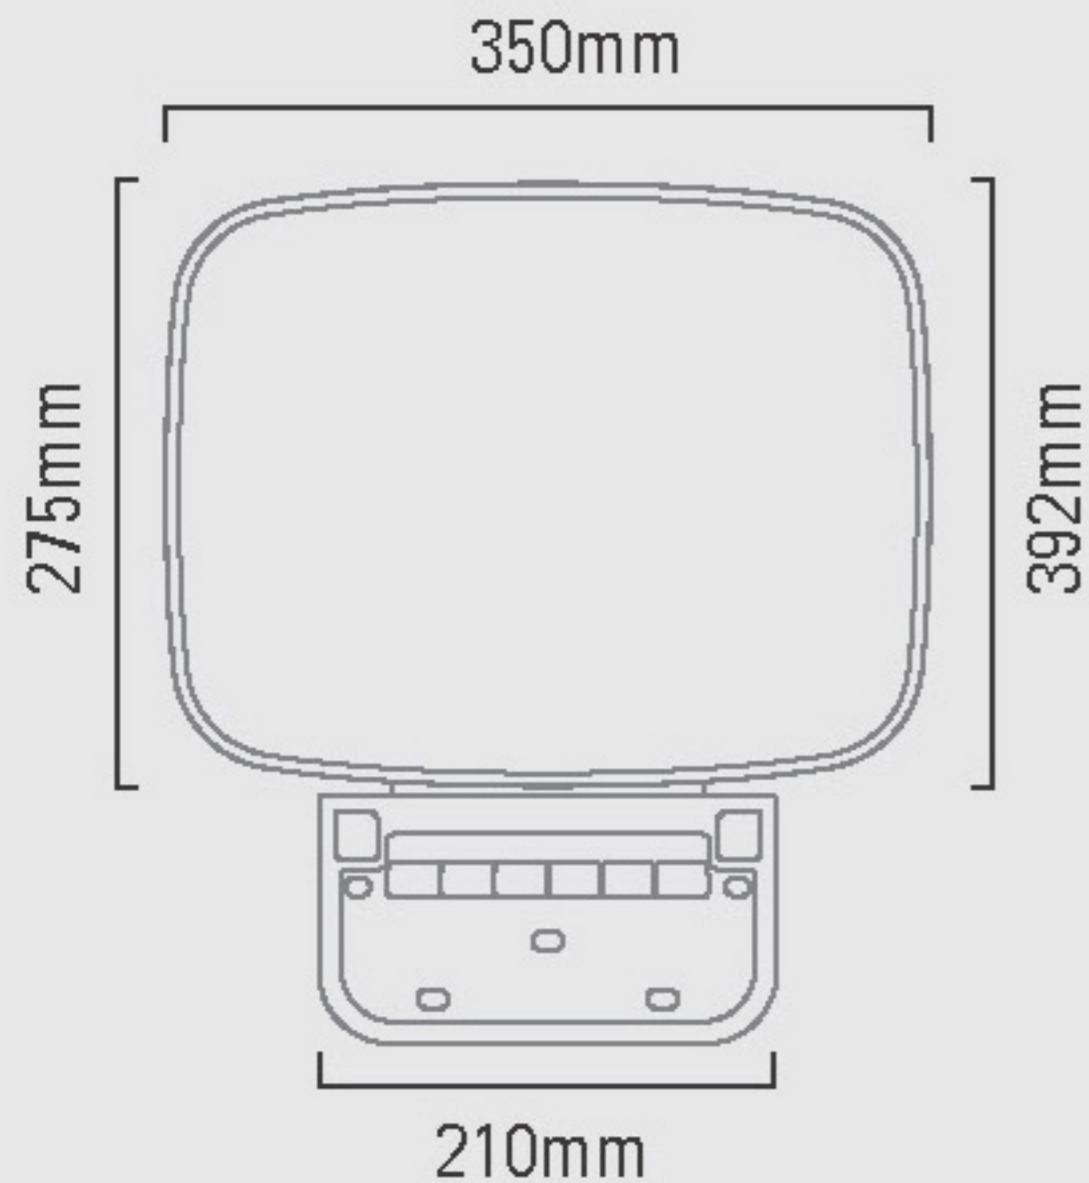

# Thermoset shower seat

Holds up to 160kg - fixings supplied

**8020**