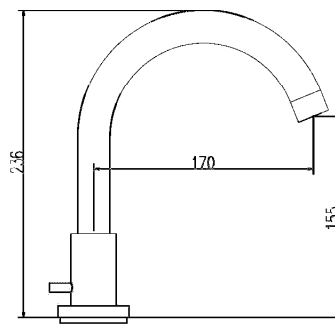

Tec Crosshead 4 Tap Hole Bath Mixer

Barcode	5055146192039
Product Code	TEX334
Finishes	Chrome
Product Type	4 Tap Hole Bath Mixer Small Spout
Water Pressure	HP1 - 1 bar pressure minimum
Standards	BS5412, EN200 and/or WRc/NSF
Requirement	Suitable for all plumbing systems
Guarantee & Aftercare	

ADDITIONAL INFORMATION

- Ceramic Disc Technology
- Supplied with Swivel Spout & Shower Kit

Bar	Flow l/min
0.1	6
0.5	18
1	30
2	38
	43

COMPLIANCE: Pending

CUSTOMER CARE:

For further information please call 01282 446789