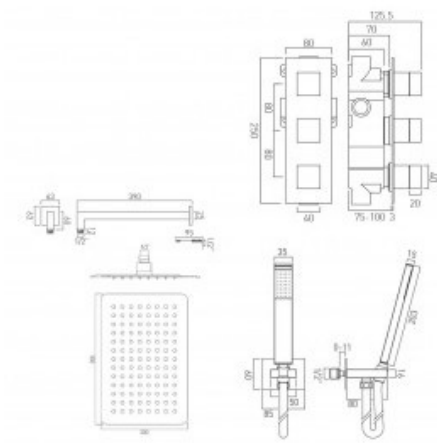

technical drawing

description:

tablet notion vertical
 • 2 outlet, 3 handle valve
 • aquablade 200mm x 300mm rectangular head and shower arm
 • instinct shower kit with integrated outlet and bracket
 minimum operating pressure 0.2 bar LP

kit comprises:
 TAB-128/2-NOT-C/P
 AQB-20x30/SA/A-C/P
 INS-SFMKWO-C/P

shower valve includes fittings for 1/2" and 3/4" pipework
 min-max wall mount 75-100mm (standard)
 optimum installation depth 88mm (standard)

finishes:

chrome

minimum operating pressure: 1.0 bar MP

ECO H₂O flow regulator: FR-SHOWER/9-C/P (2 are required)

guarantee:

12 year guarantee