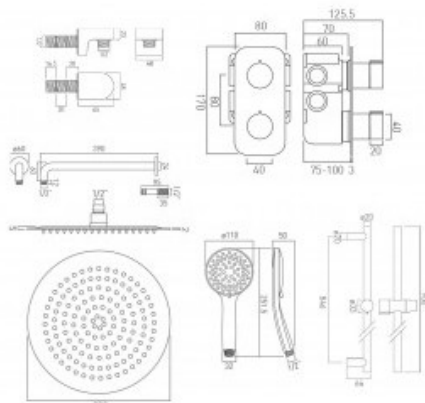

technical drawing

description:

tablet altitude vertical
 • 2 outlet, 2 handle valve with all-flow function
 • aquablade 300mm round head with shower arm
 • atmosphere slide rail shower kit with air-injection
 single-function handset
 • life wall outlet
 minimum operating pressure 0.2 bar LP

kit comprises:
 TAB-148/2-ALT-C/P
 AQB-RO/30/SA/A-C/P
 ATM-SFSRK/2-C/P
 LIF-OUTLET-C/P

shower valve includes fittings for 1/2" and 3/4" pipework
 min-max wall mount 75-100mm (standard)
 optimum installation depth 88mm (standard)

finishes:

chrome

minimum operating pressure: 0.2 bar LP

ECO flow regulator: FR-SHOWER/9-C/P (2 are required)

guarantee:

12 year guarantee